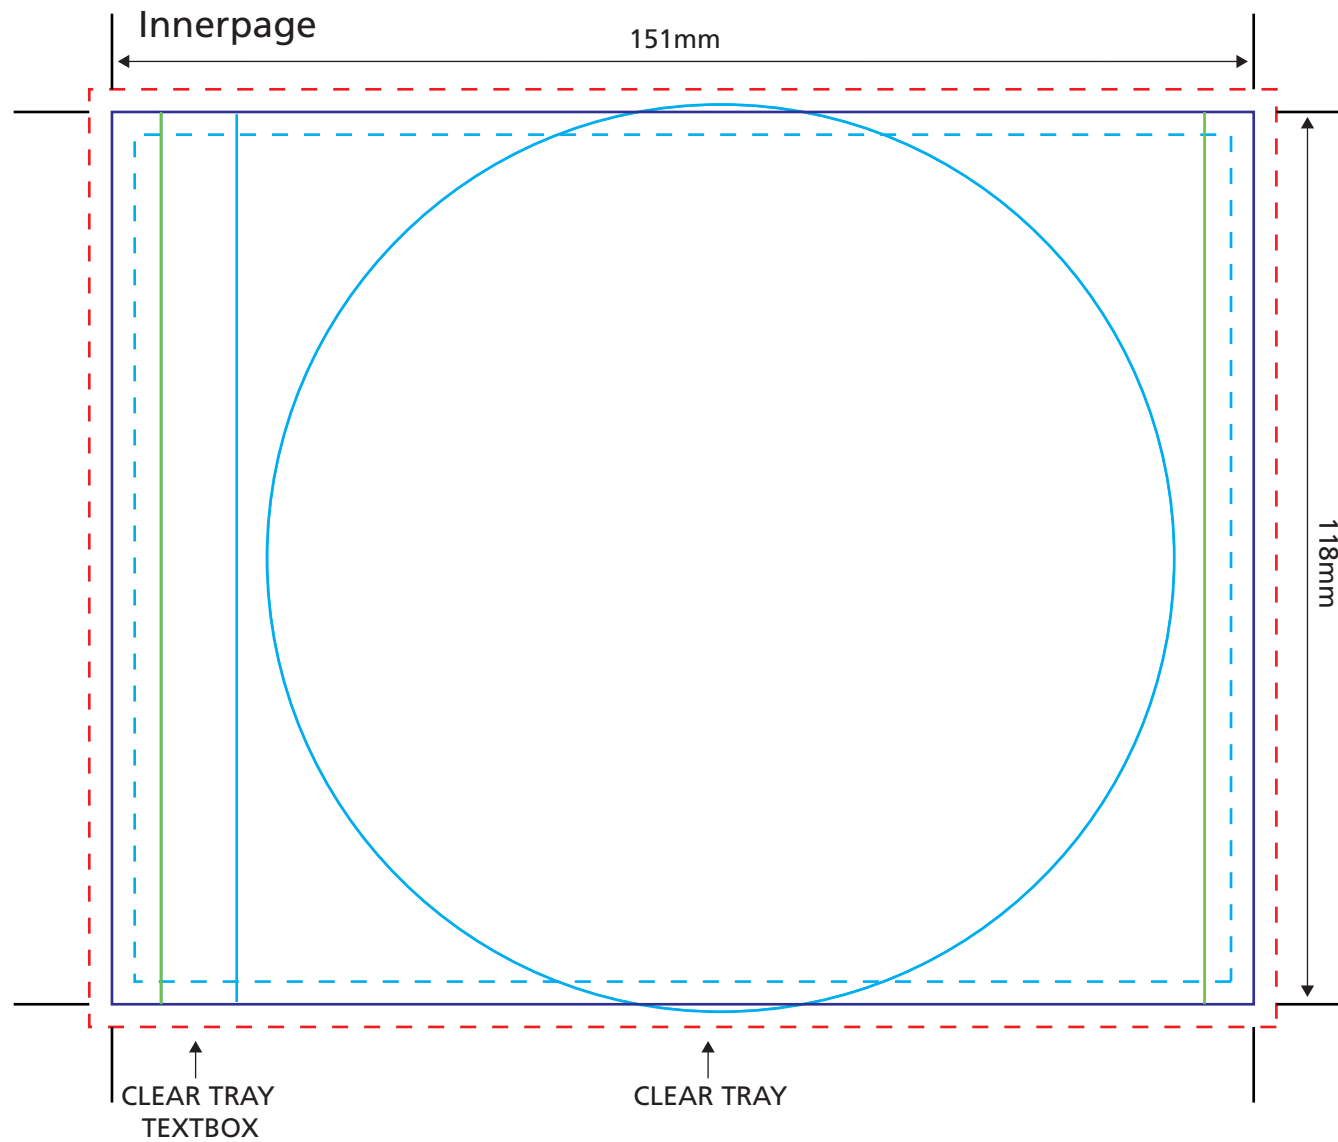

Sony DADC

Visit our template library
b2bglobal.sonydadc.com

Audio Inlay Innerpage

Code: AIS00001

170 gsm glossy artpaper

Scale 1:1

--- Bleed (min. 3mm)

- - - Design Area (Logos and text have to be placed at least 3mm inside of cutting line.)

— Cutting line — Folding line

Attention: please ensure the Filecode is added and clearly visible on your HiRes PDF (outside of print area). Alternatively you can upload the template PDF as part of your package.

Version	Date	Details of change	Issued by	Approved by
001	January 2012	First edition	Graphicstudio	PSP
002	June 2013	Insert folding lines	Graphicstudio	PSP