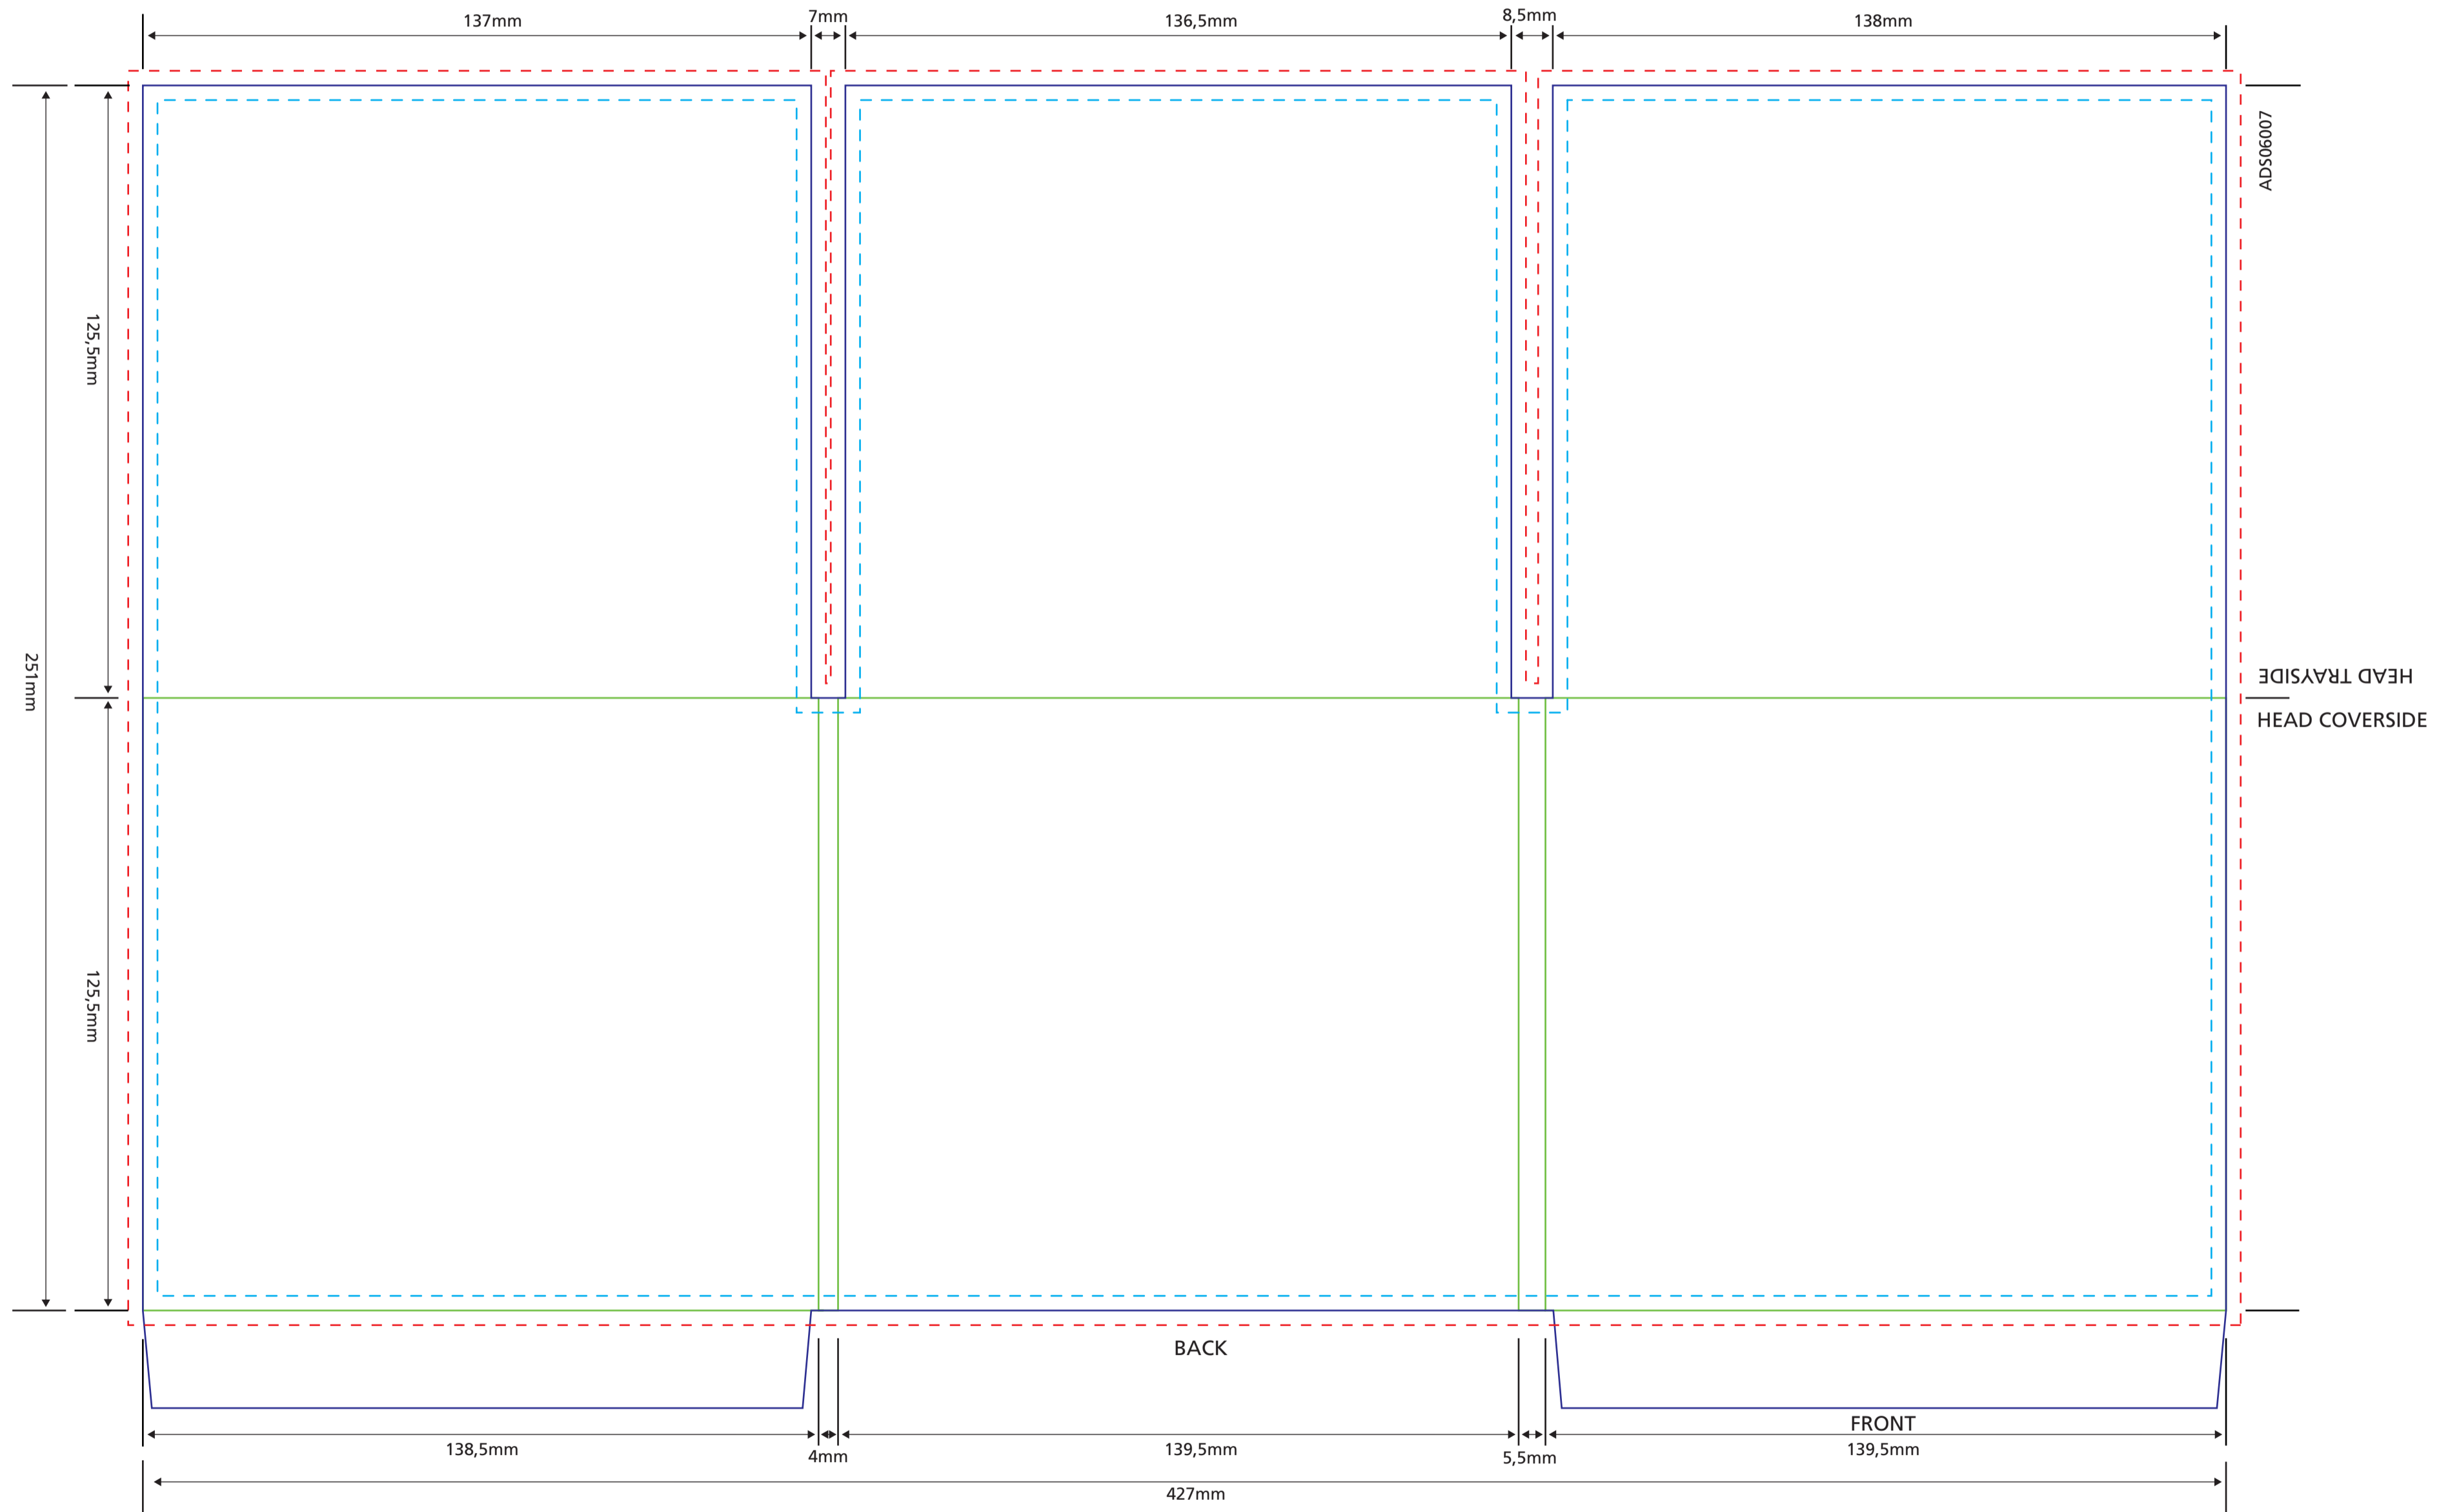

Sony DADC

Visit our template library
b2bglobal.sonydadc.com

Audio Digisleeve 6pp for 2 Discs

Code: ADS06007
300 gsm cardboard

Scale 1:1
- - - - - Bleed (min. 3mm)
- - - - - Design Area (Logos and text have to be placed at least 3mm inside of cutting line.)
- - - - - Cutting line   - - - - - Folding line

Attention: please ensure the Filecode is added and clearly visible on your HiRes PDF (outside of print area). Alternatively you can upload the template PDF as part of your package.

Version	Date	Details of change	Issued by	Approved by
001	November 2014	First edition	Graphicstudio	PSP