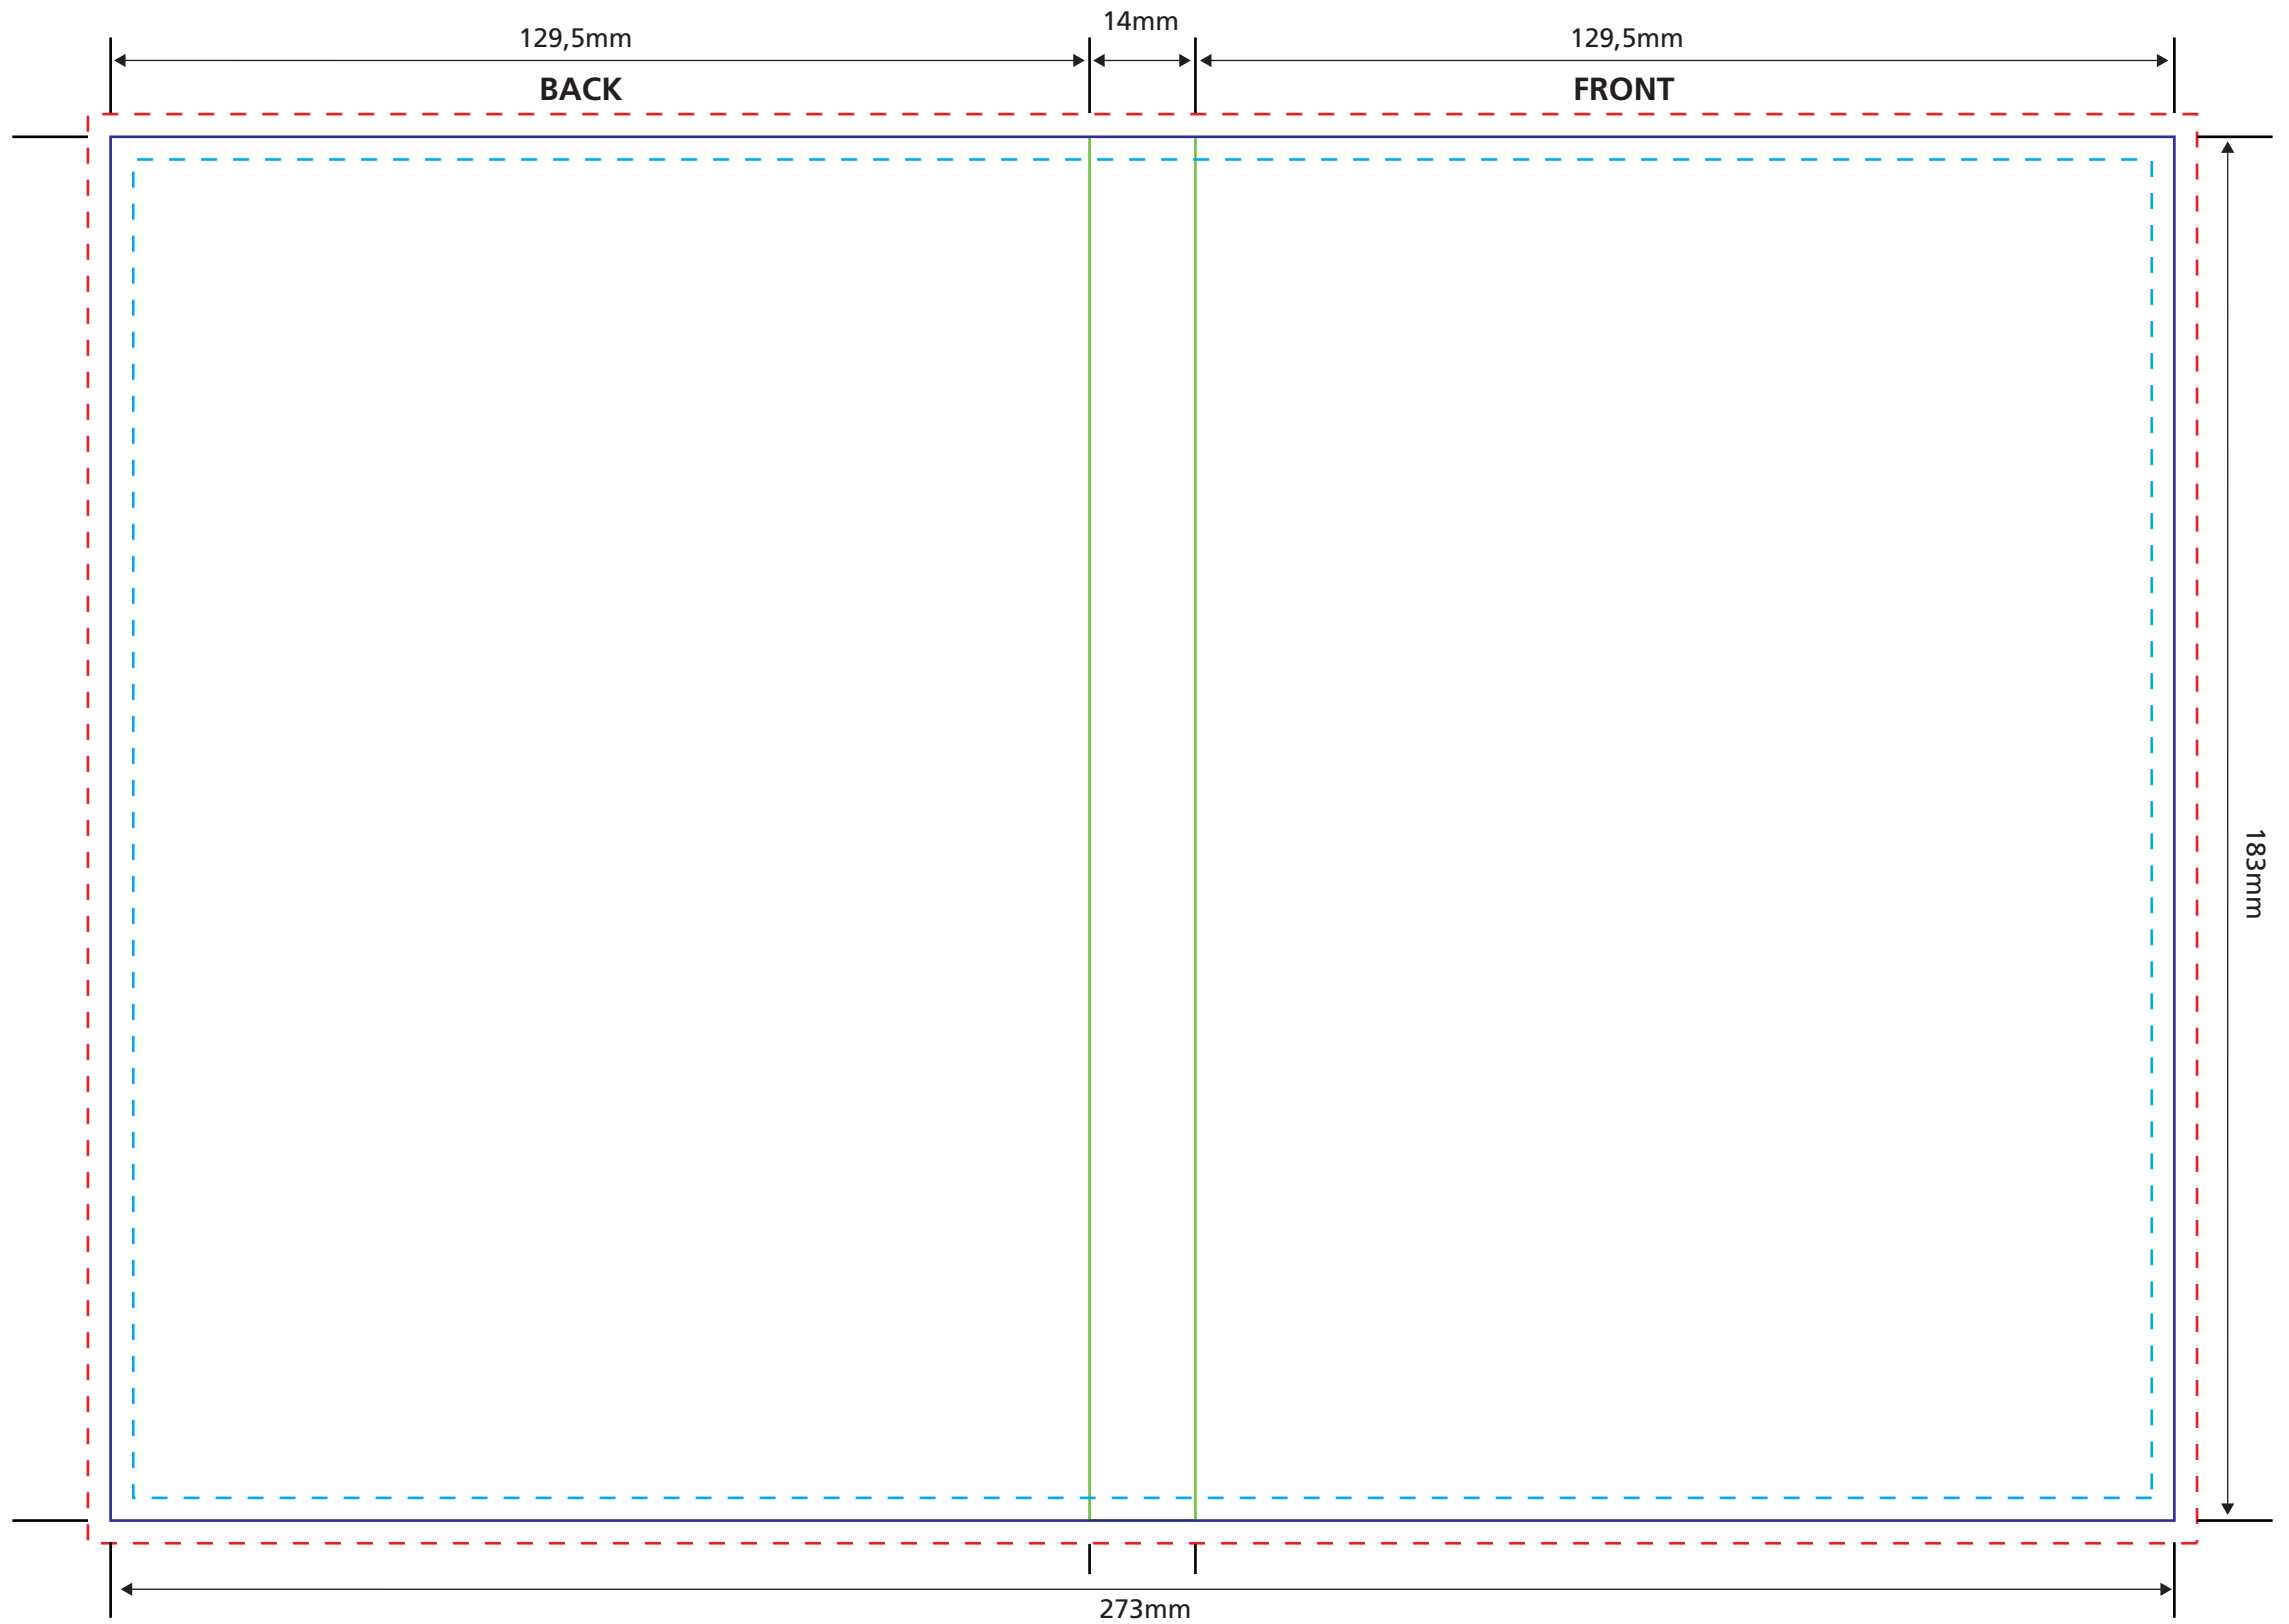

Sony DADC

Visit our template library
b2bglobal.sonydadc.com

DVD Inlaysheet for Amaray Box

Code: DISAB001

150 gsm glossy artpaper

Scale 1:1

--- Bleed (min. 3mm)

--- Design Area (Logos and text have to be placed at least 3mm inside of cutting line.)

— Cutting line — Folding line

Attention: please ensure the Filecode is added and clearly visible on your HiRes PDF (outside of print area). Alternatively you can upload the template PDF as part of your package.

SONY Global Information Security Policy

Public

Page 1/1

Version	Date	Details of change	Issued by	Approved by
001	January 2012	First edition	Graphicstudio	PSP