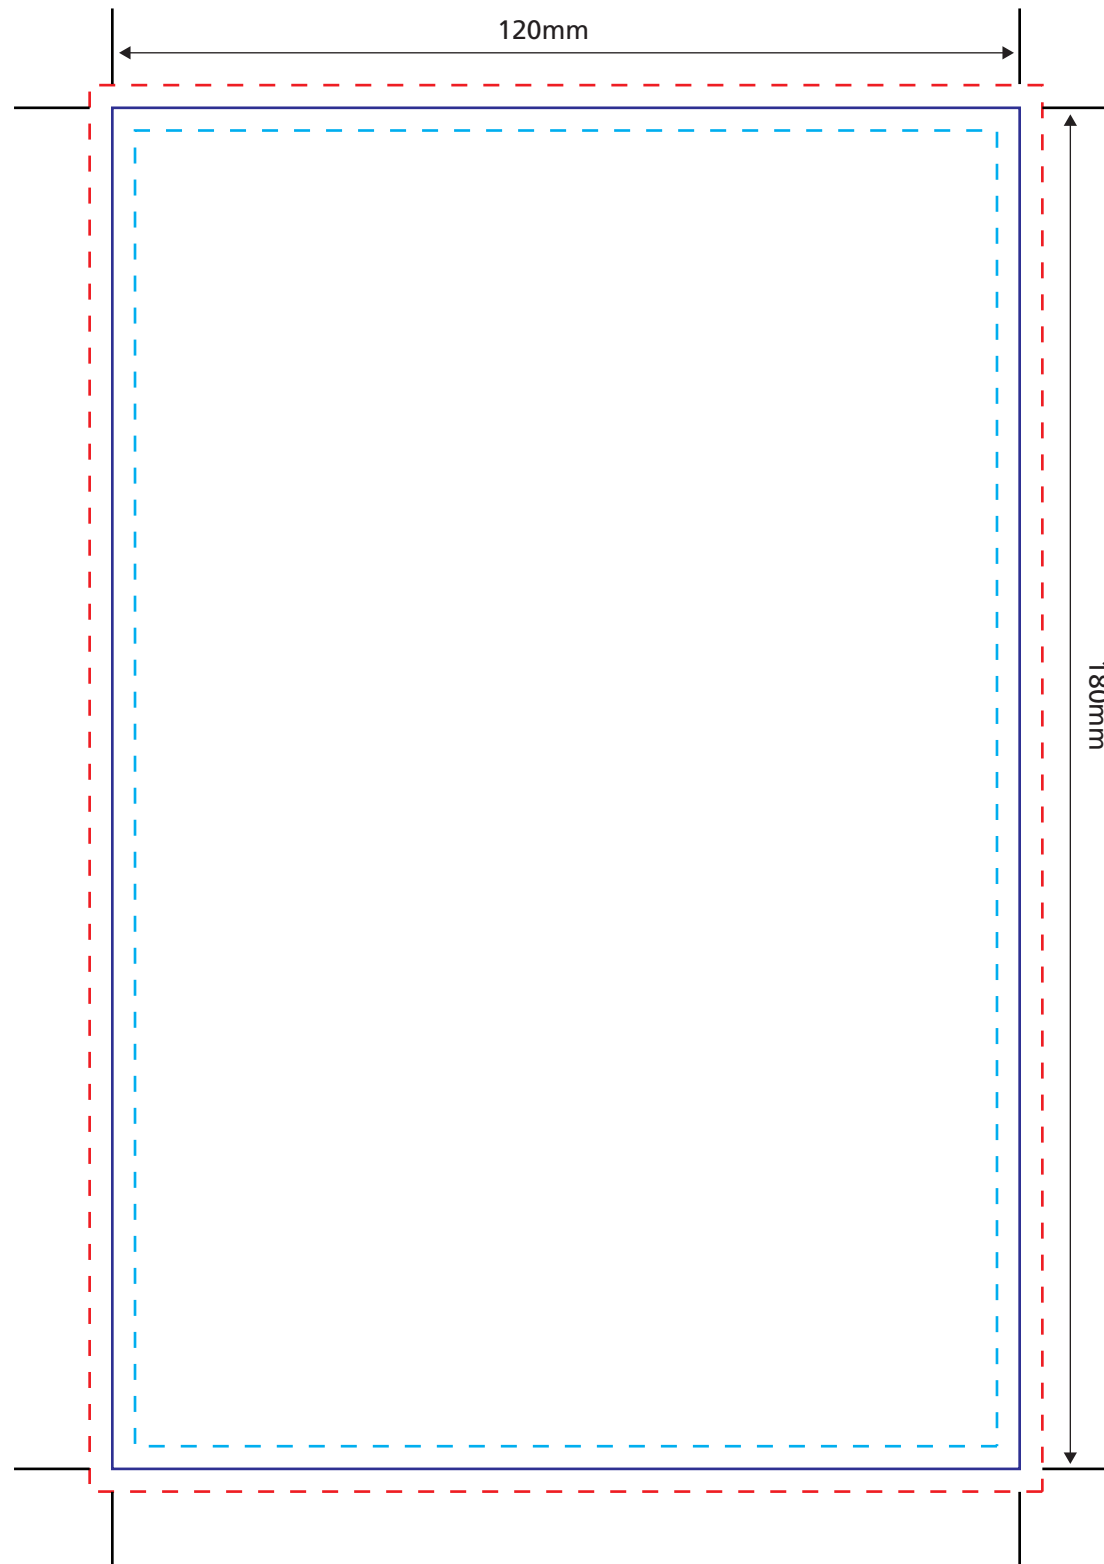

DVD Booklet

Code: DBLSP001 single page booklet layout

Important: Please ensure that all pages are numbered to avoid delays

Coverpages: 150 – 170 gsm glossy artpaper Innerpages: 90 – 100 gsm glossy artpaper

Scale 1:1

--- Bleed (min. 3mm)

--- Design Area (Logos and text have to be placed at least 3mm inside of cutting line.)

— Cutting line — Folding line

Attention: please ensure the Filecode is added and clearly visible on your HiRes PDF (outside of print area). Alternatively you can upload the template PDF as part of your package.

Coverpages: 150 – 170 gsm glossy artpaper Innerpages: 90 – 100 gsm glossy artpaper

Scale 1:1

--- Bleed (min. 3mm)

--- Design Area (Logos and text have to be placed at least 3mm inside of cutting line.)

— Cutting line — Folding line