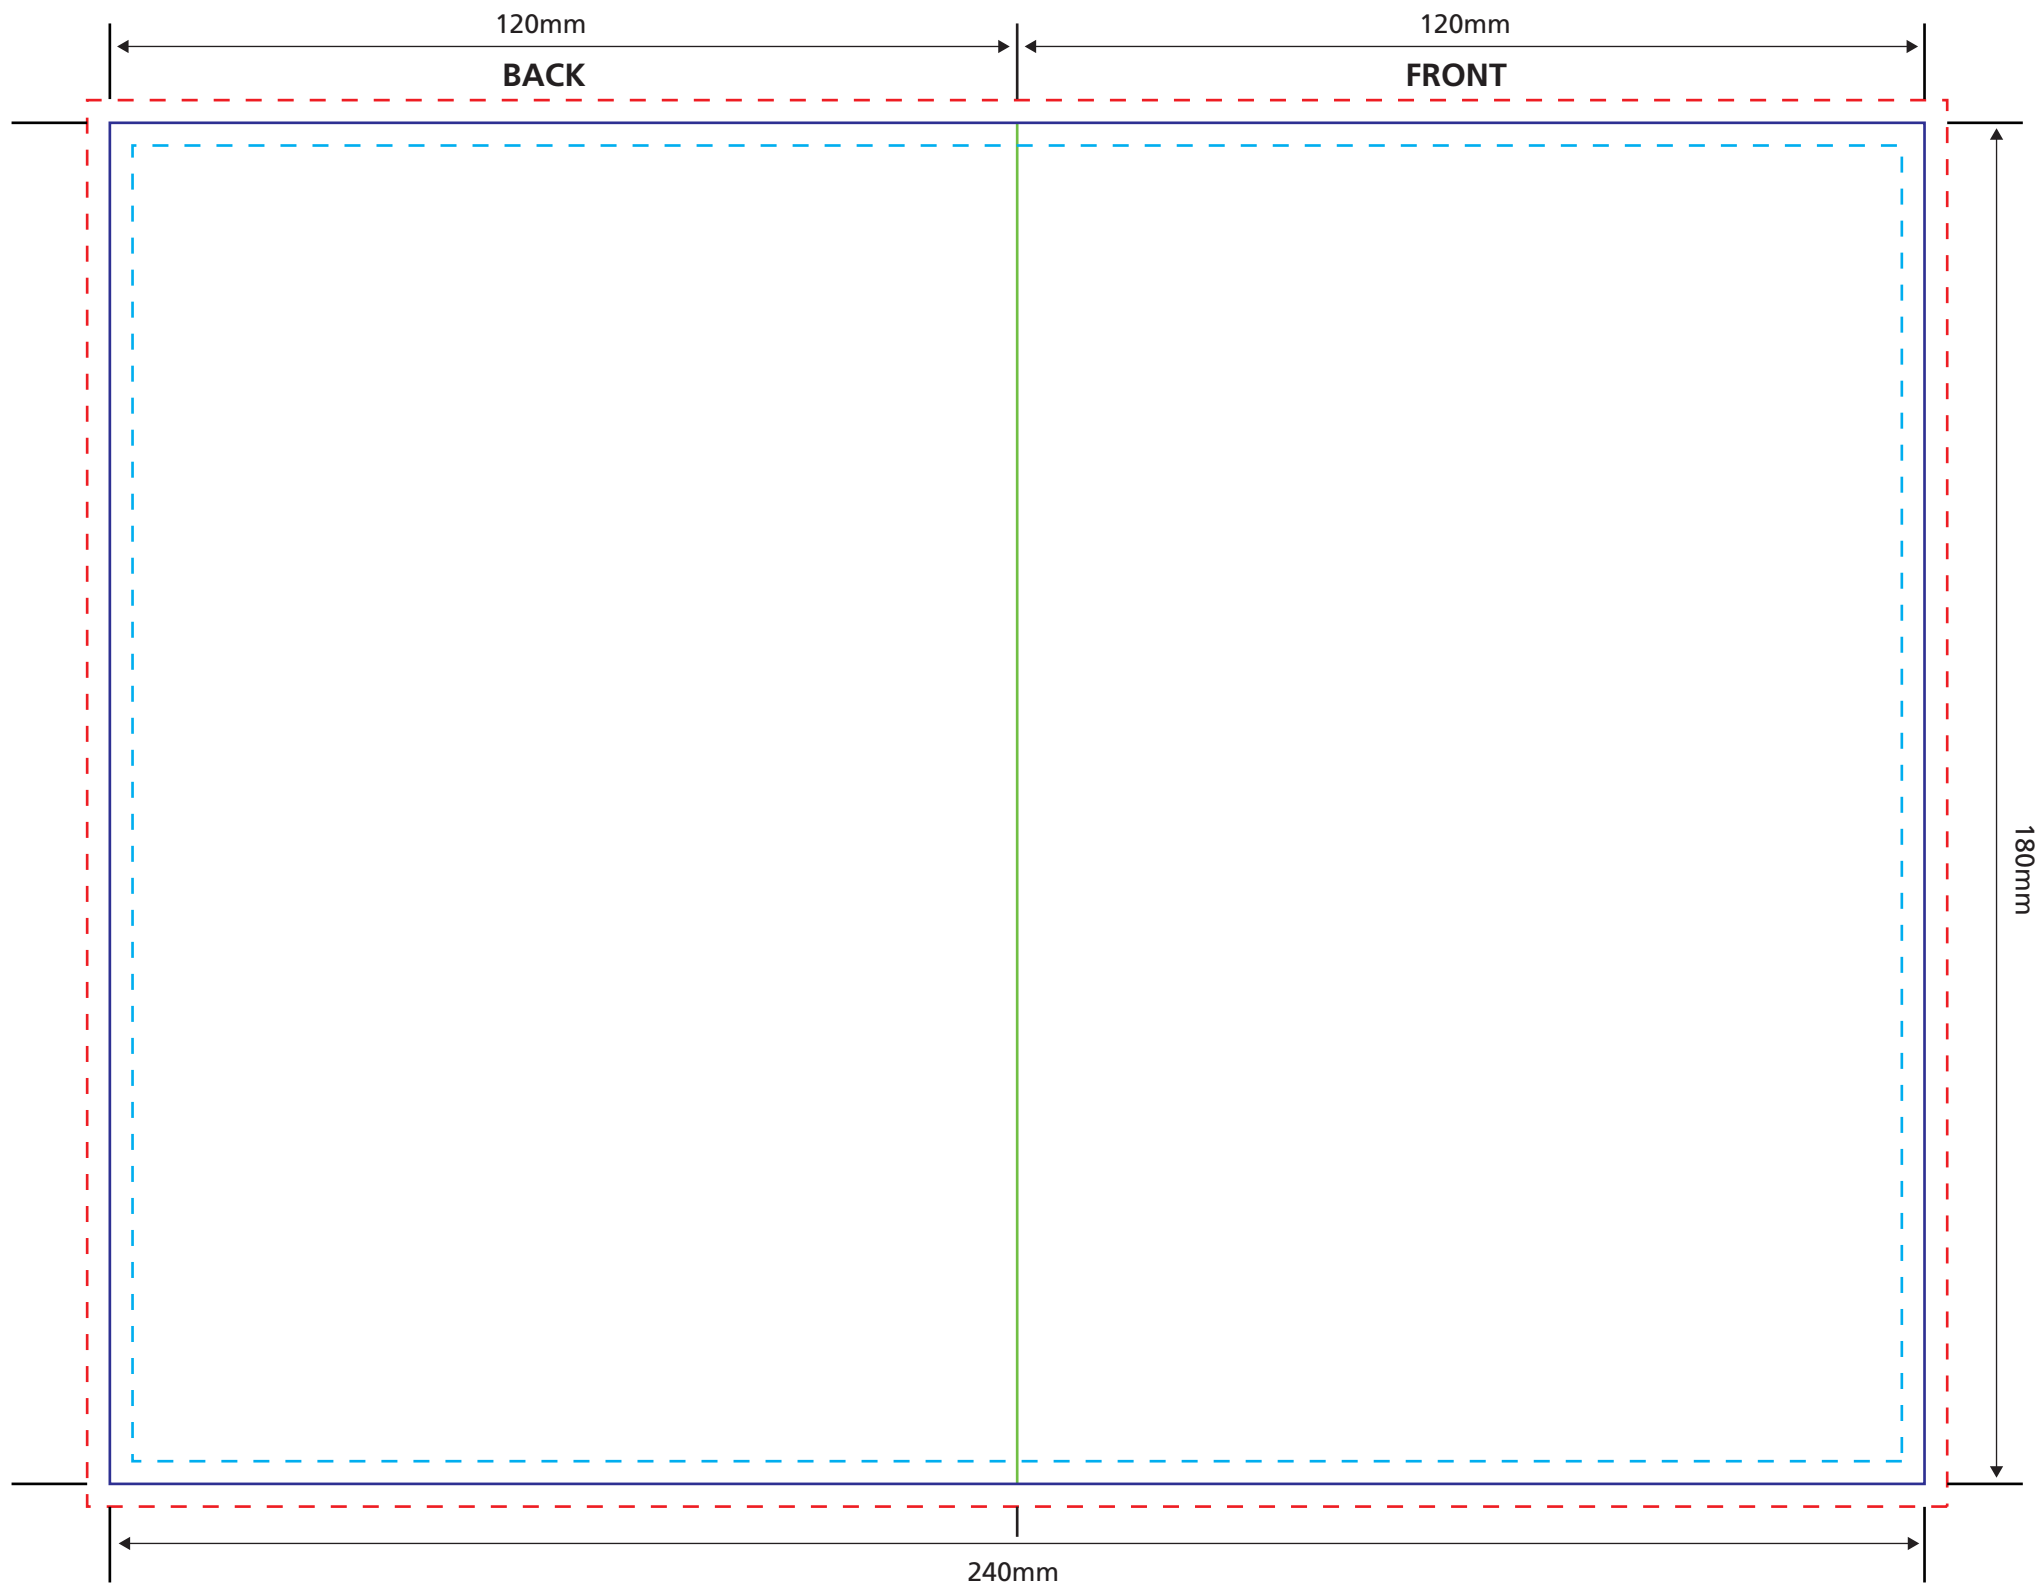

DVD Booklet

Code: DBLDP001 double page booklet layout

Important: Please ensure that all pages are numbered to avoid delays

Coverpages: 150 – 170 gsm glossy artpaper Innerpages: 90 – 100 gsm glossy artpaper

Scale 1:1

--- Bleed (min. 3mm)

--- Design Area (Logos and text have to be placed at least 3mm inside of cutting line.)

— Cutting line — Folding line

Attention: please ensure the Filecode is added and clearly visible on your HiRes PDF (outside of print area). Alternatively you can upload the template PDF as part of your package.

Version	Date	Details of change	Issued by	Approved by
001	June 2014	First edition	Graphicstudio	PSP