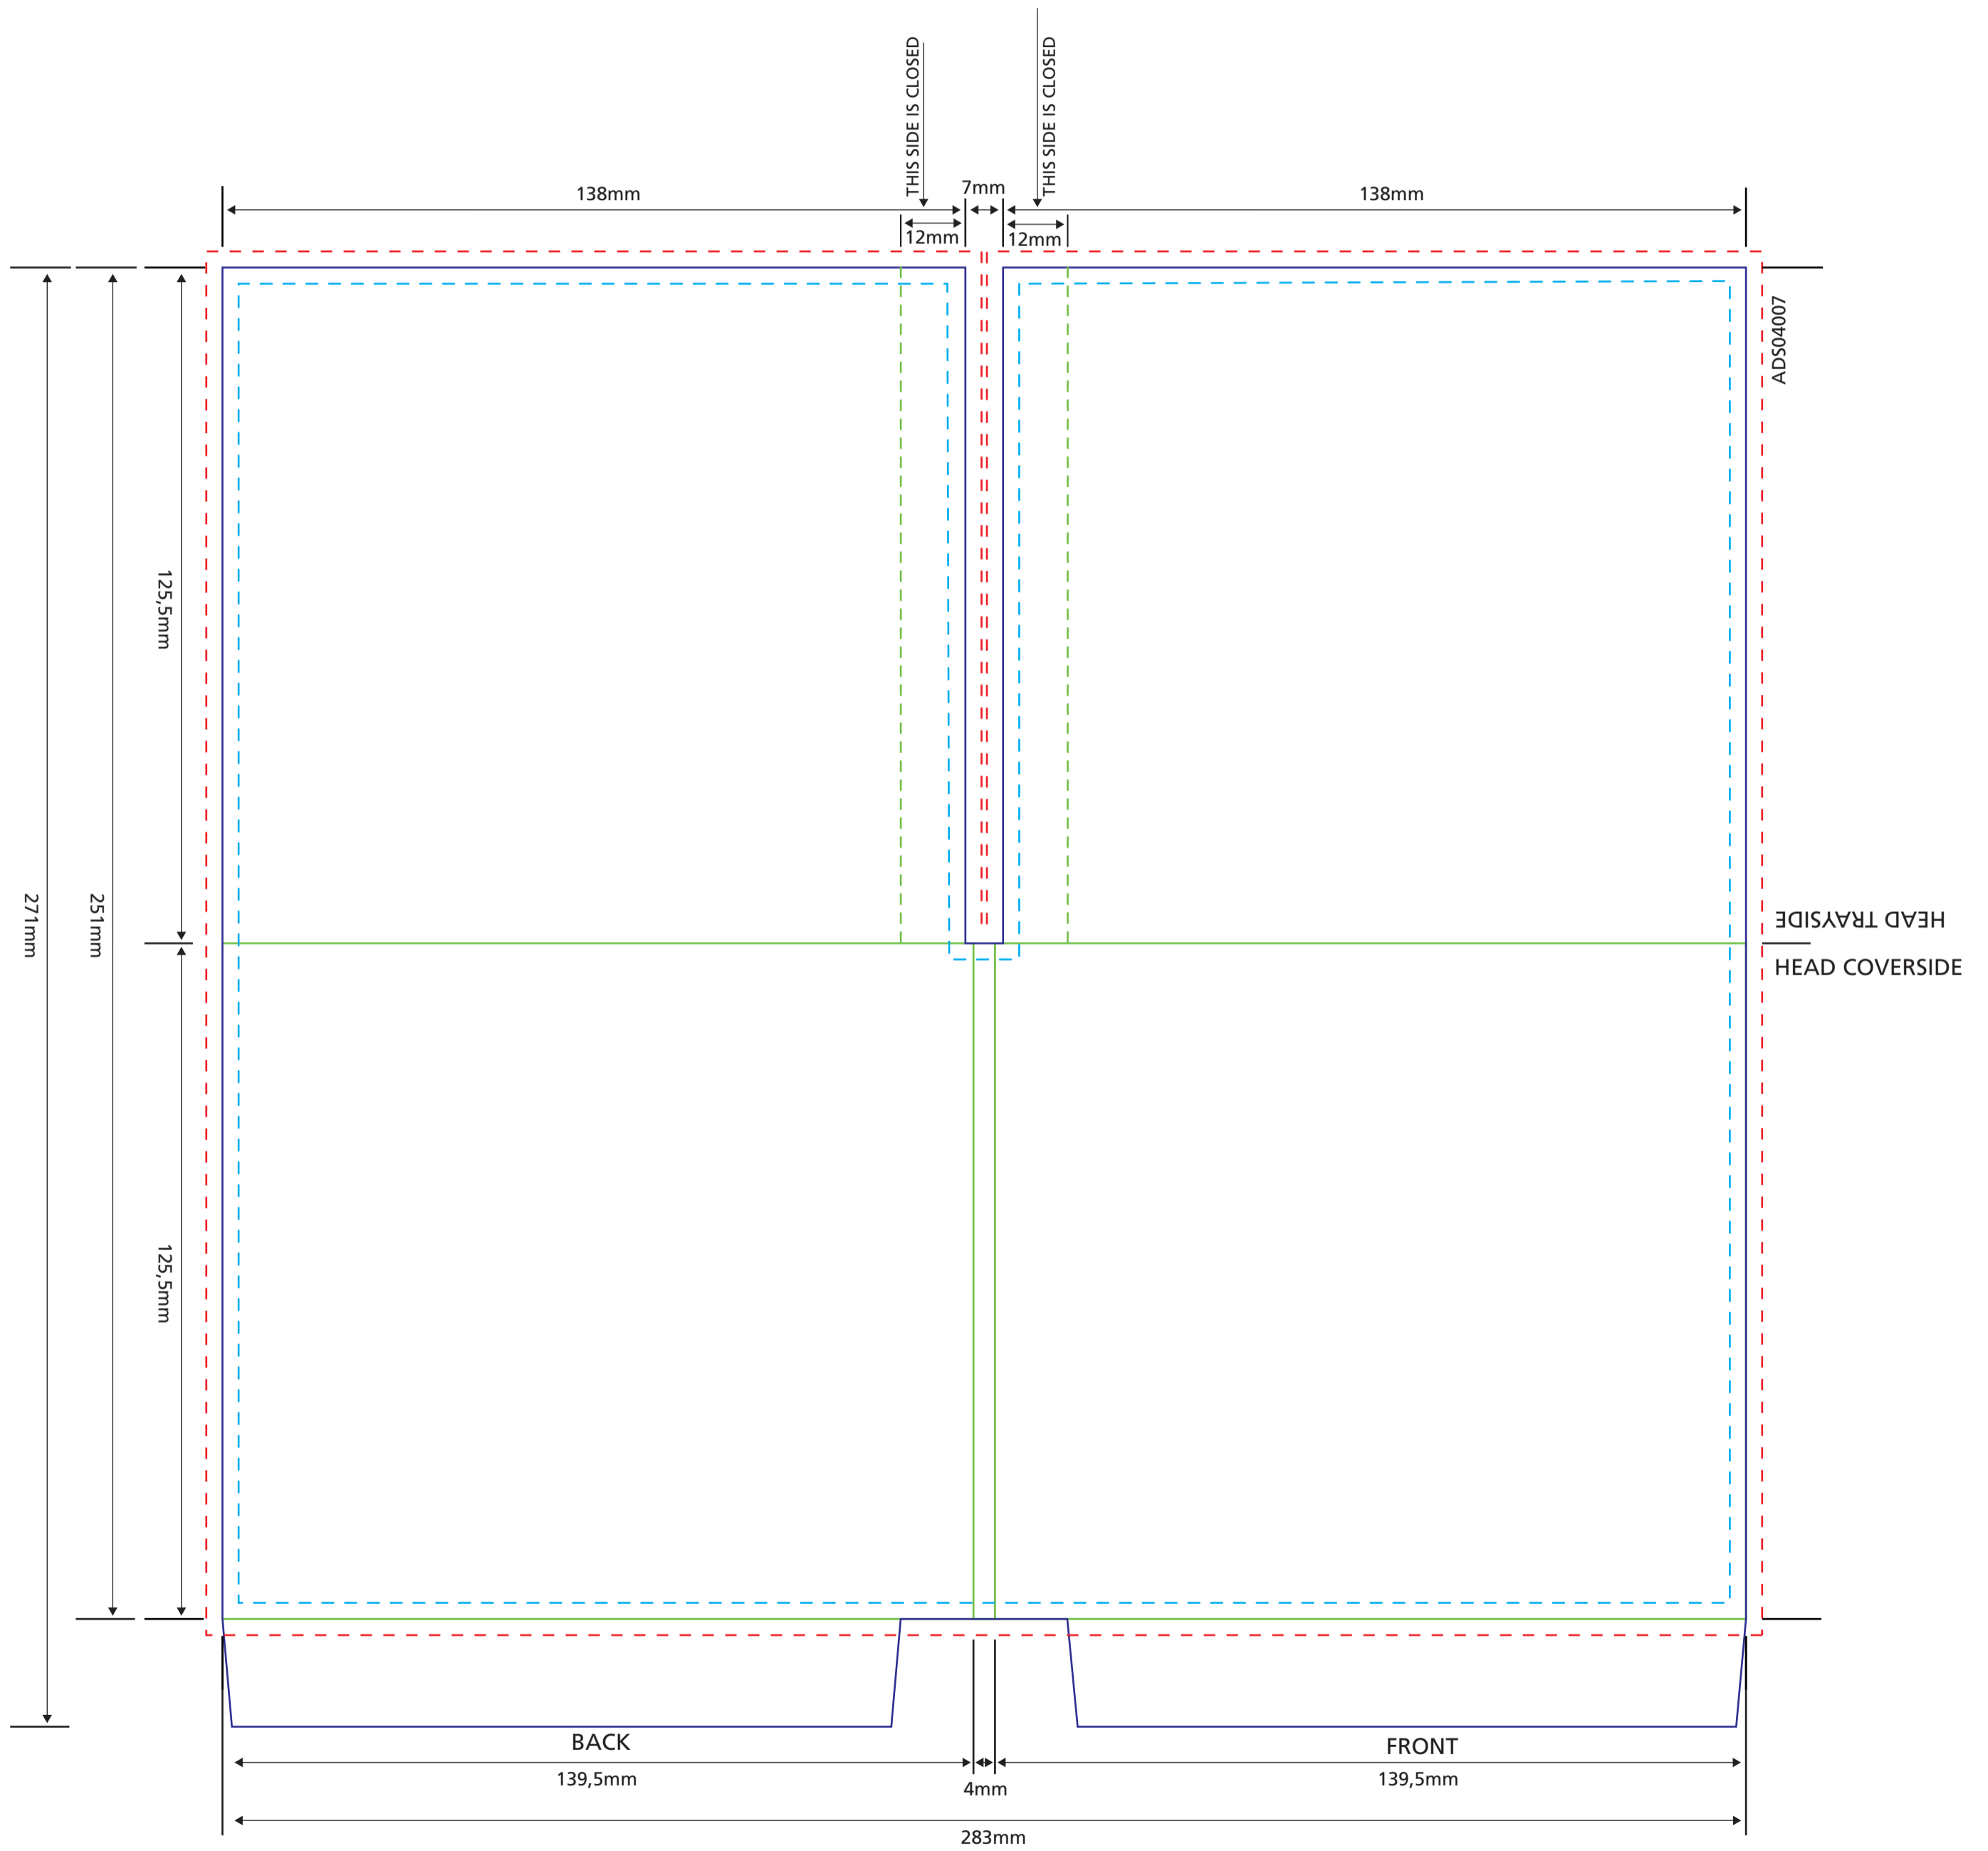

Sony DADC

Visit our template library
b2bglobal.sonydadc.com

Audio Digisleeve 4pp for 2 Discs

Code: ADS04007
300 gsm cardboard

Scale 1:1
- - - - - Bleed (min. 3mm)
- - - - - Design Area (Logos and text have to be placed at least 3mm inside of cutting line.)
——— Cutting line ——— Folding line

Attention: please ensure the Filecode is added and clearly visible on your HiRes PDF (outside of print area). Alternatively you can upload the template PDF as part of your package.

Version	Date	Details of change	Issued by	Approved by
001	October 2014	First edition	Graphicstudio	PSP